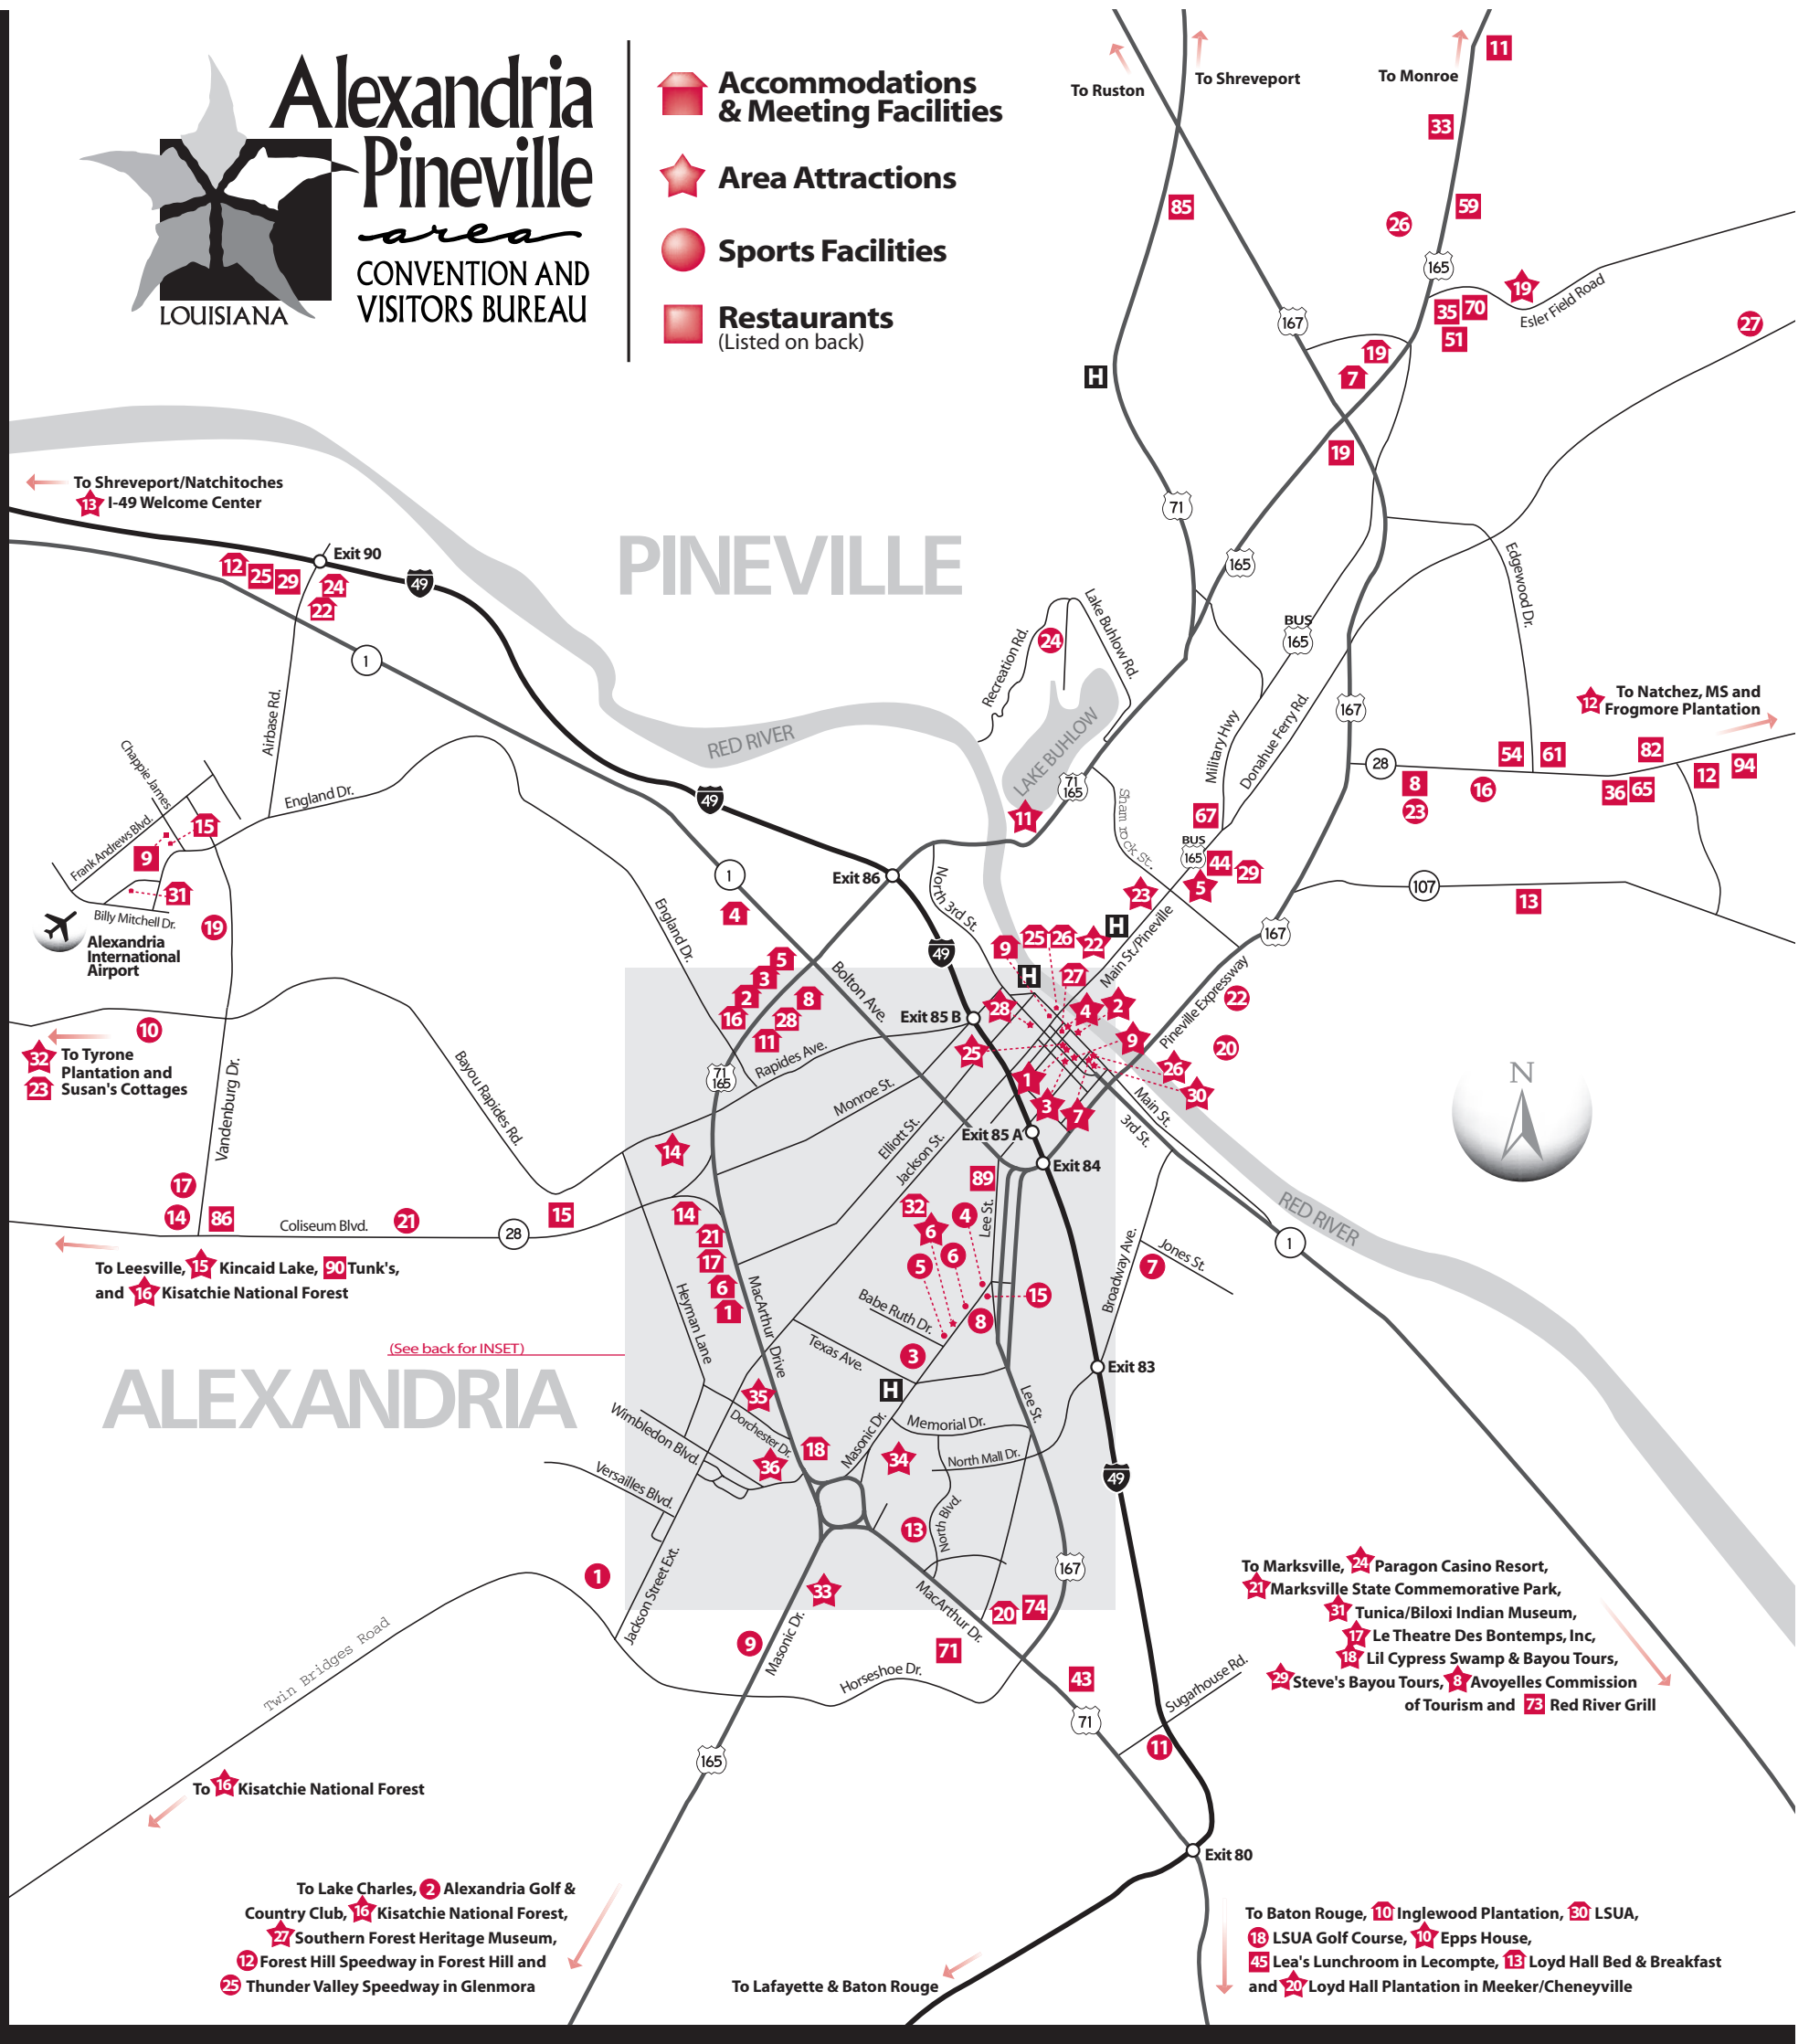

- **Accommodations & Meeting Facilities**
- **Area Attractions**
- **Sports Facilities**
- **Restaurants**
  (Listed on back)